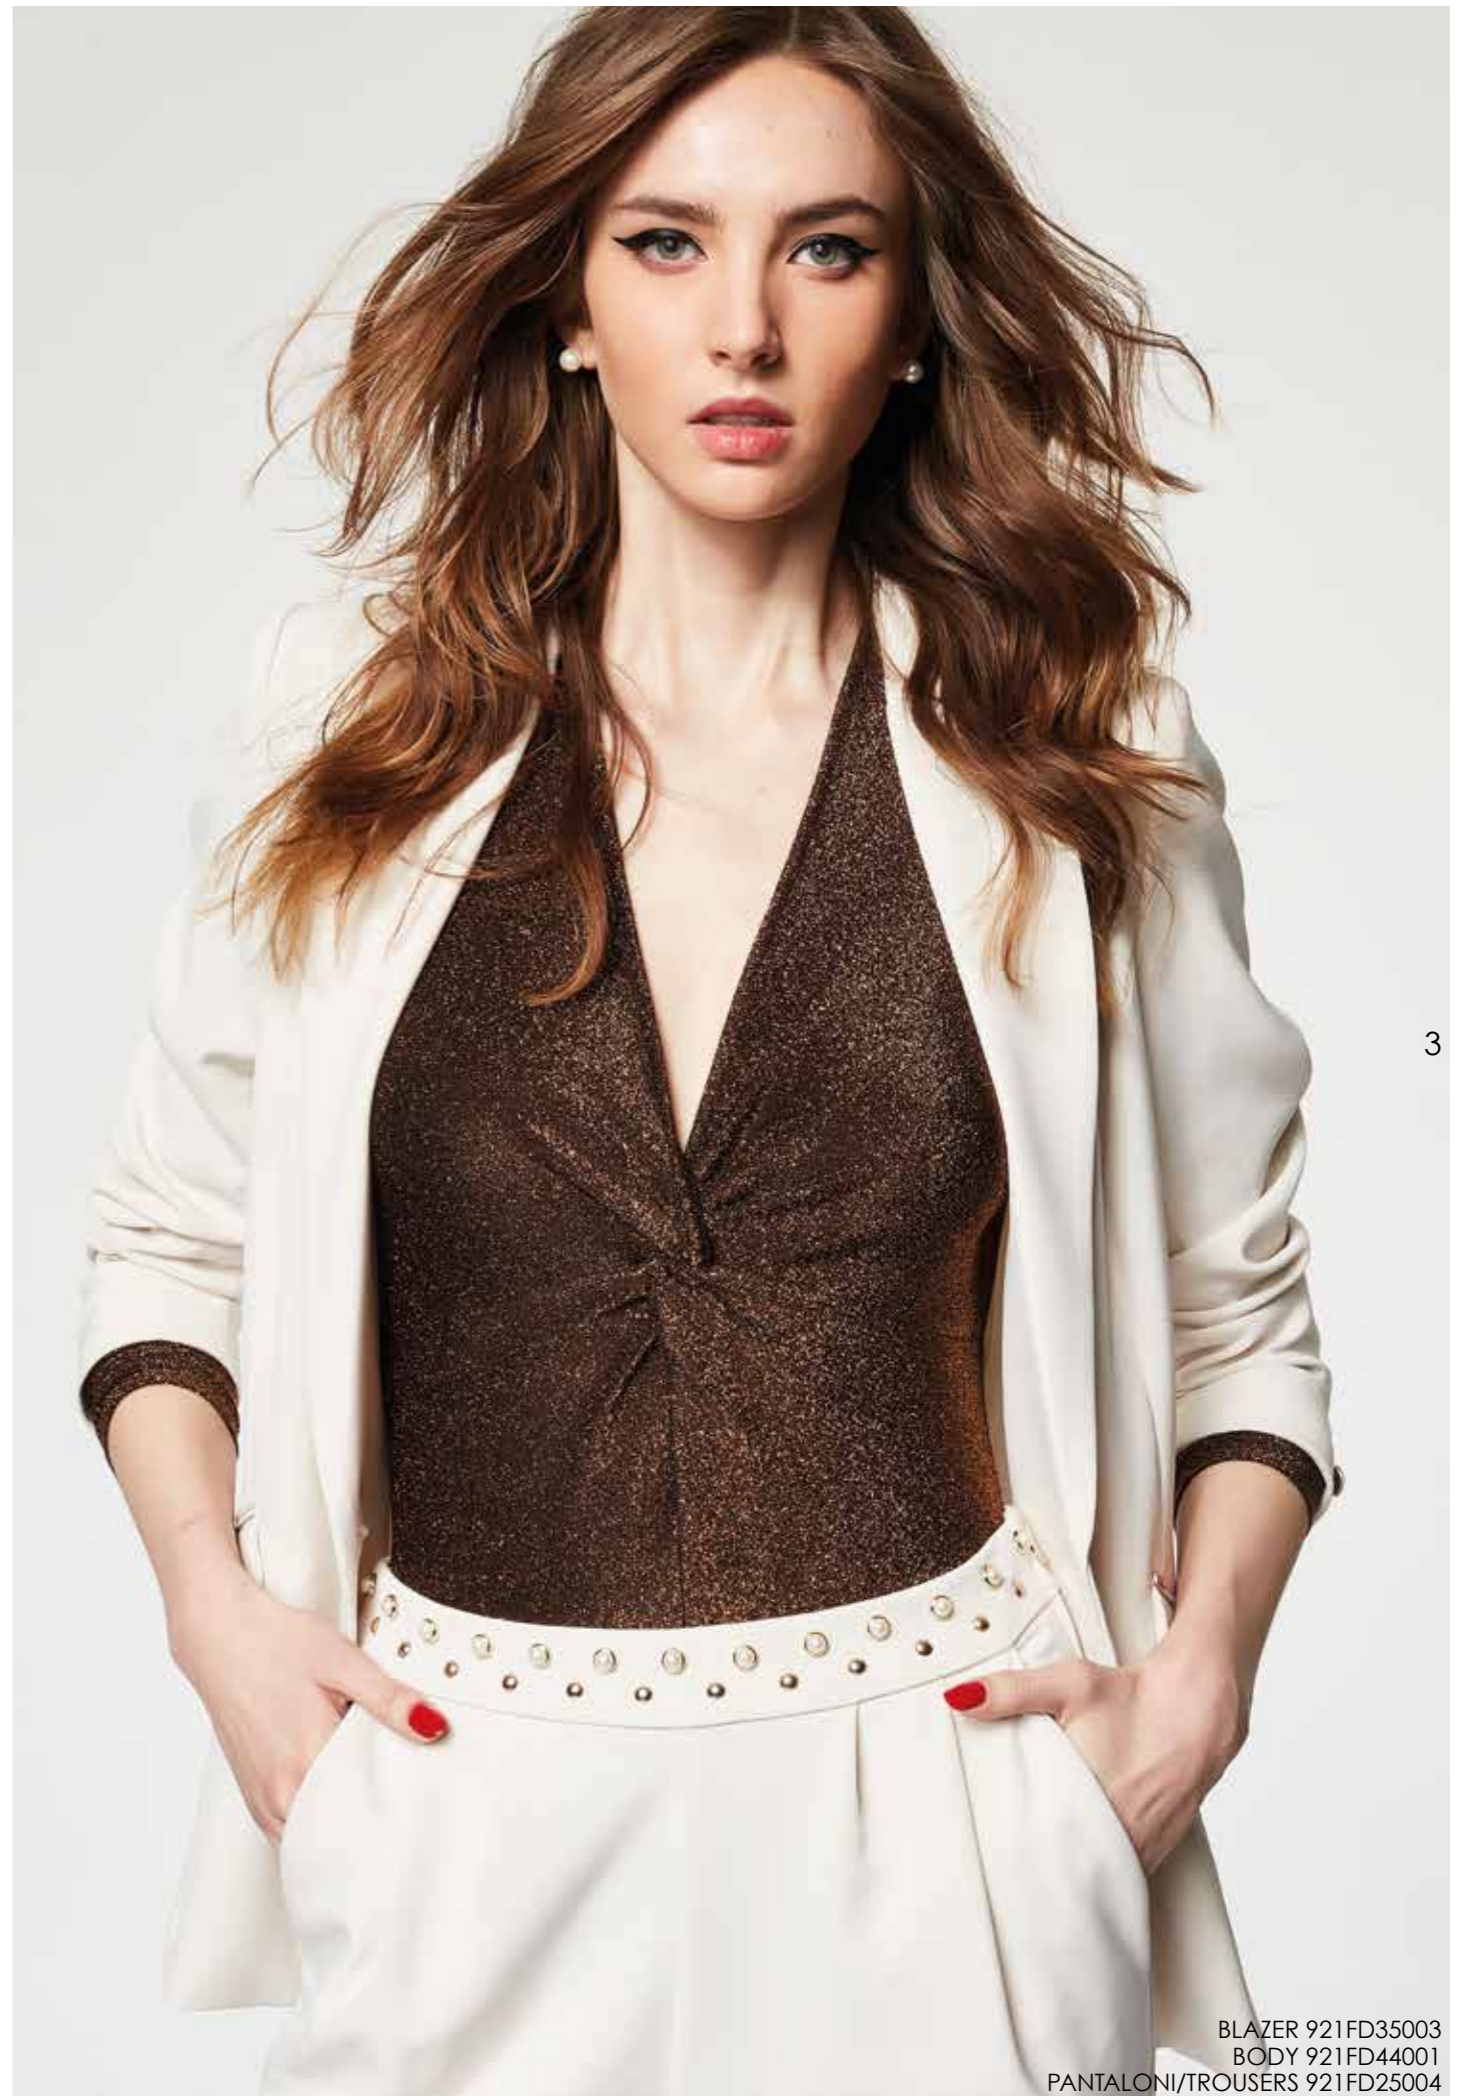

3

BLAZER 921FD35003
BODY 921FD44001
PANTALONI/TROUSERS 921FD25004