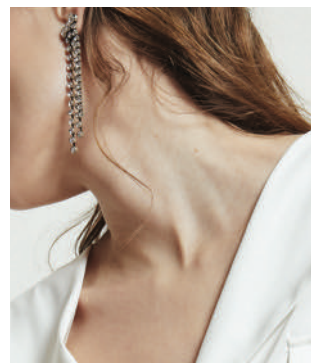

SPRING SUMMER 2020

SPRING SUMMER 2020