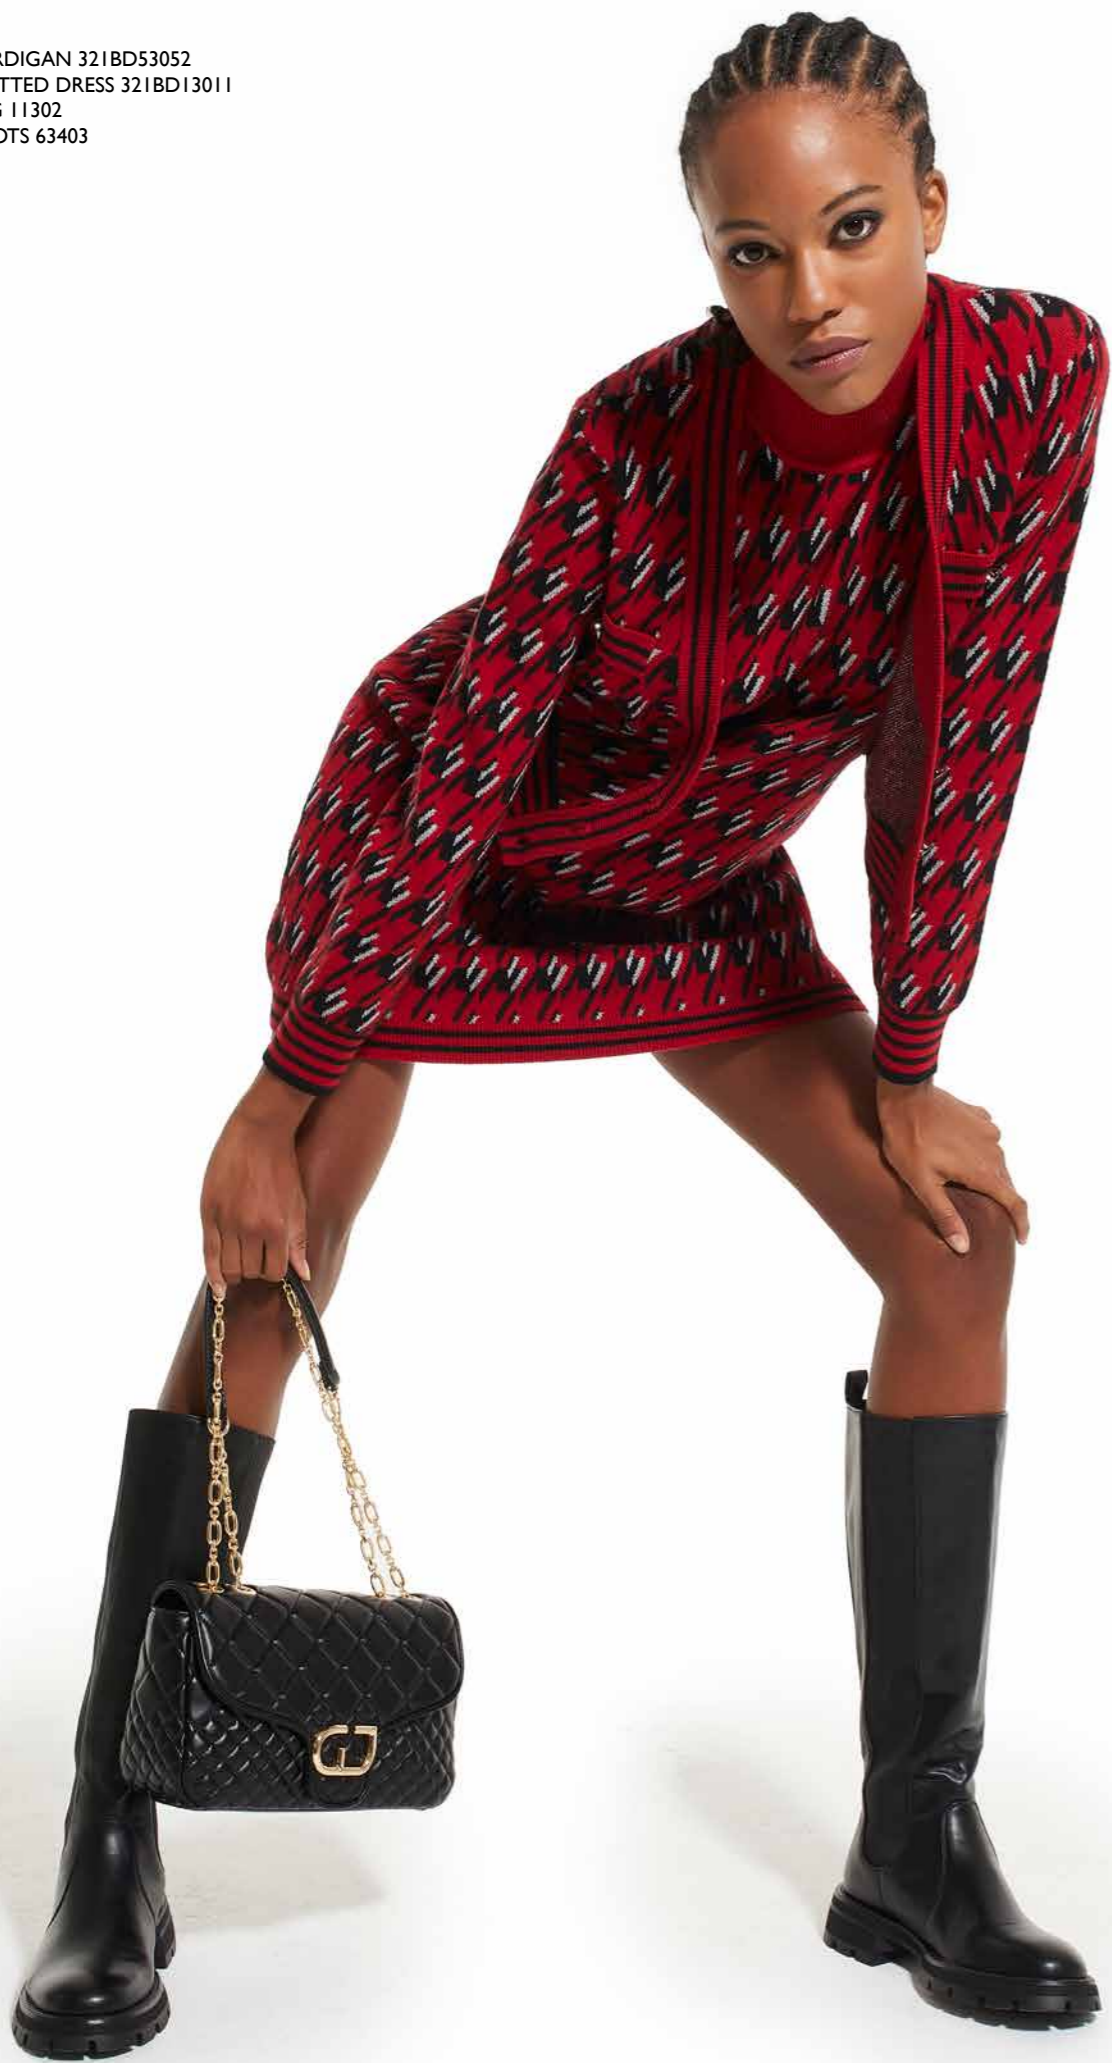

GAUDI

JEANS

WOMAN COLLECTION - FALL WINTER - 23/24

WOMAN COLLECTION - FALL WINTER - 23/24

JACKET 321BD34003
SHIRT 321BD45001
TROUSERS 321BD24004
BAG 11223

CARDIGAN 321BD53052
KNITTED DRESS 321BD13011
BAG 11302
BOOTS 63403