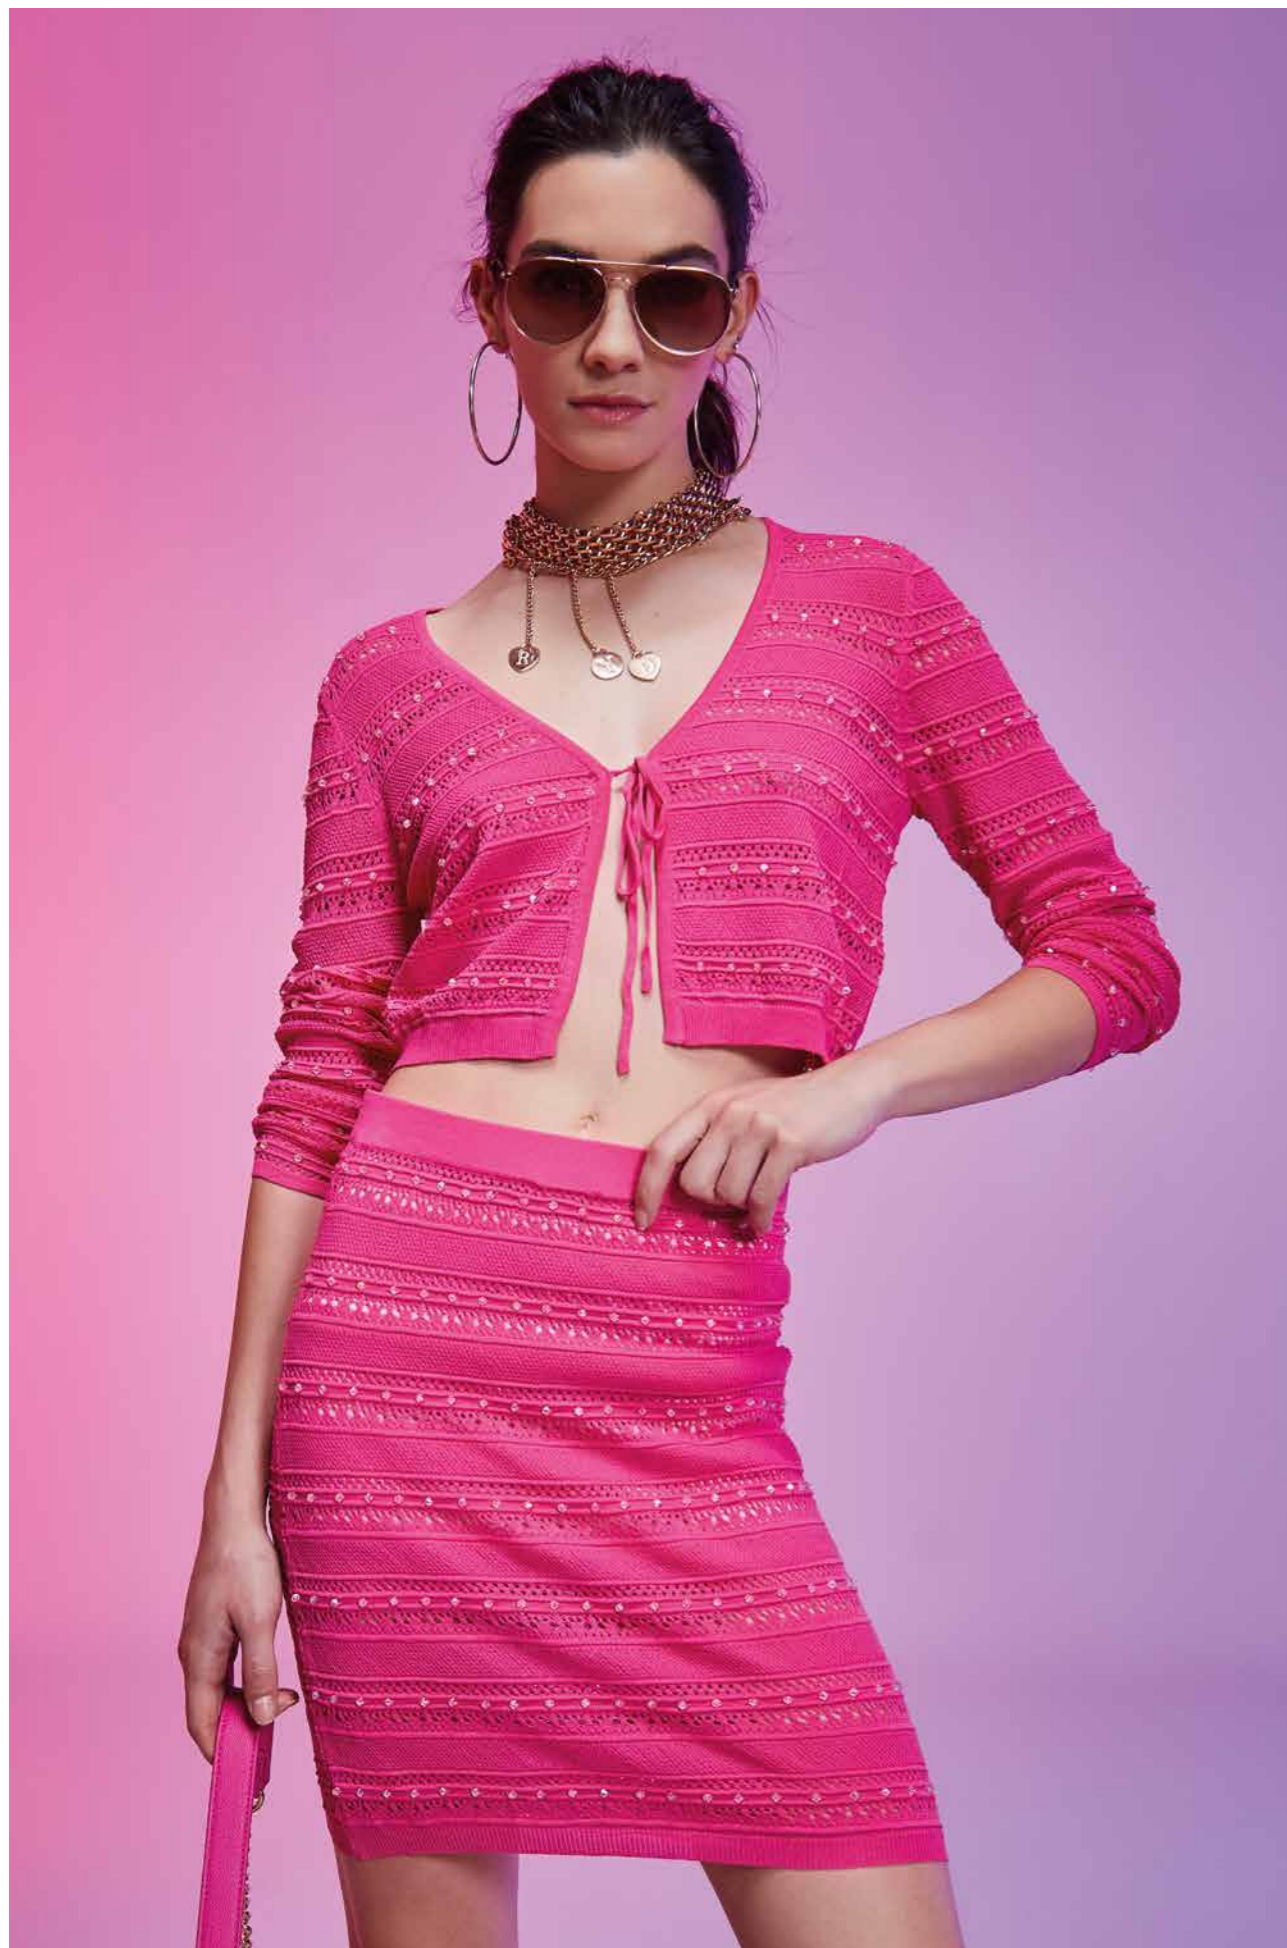

The background is a solid, deep purple color. It is covered with numerous concentric ripples of varying sizes, which are the result of raindrops falling into a pool of water. The ripples are most prominent in the lower half of the image, where they are more densely packed and show more detail. In the upper half, the ripples are more sparse and less distinct. The overall effect is a textured, organic pattern that contrasts with the clean, geometric lines of the text.

35

ABITO 411DD14006

36

ABITO 411DD15042

37

ABITO 411DD15003
BORSA C411DR90007

 [dennyroseofficial](https://www.instagram.com/dennyroseofficial)

ABITO IN MAGLIA 411DD14016
CINTURA 411DD90002
CINTURA 411DD90004