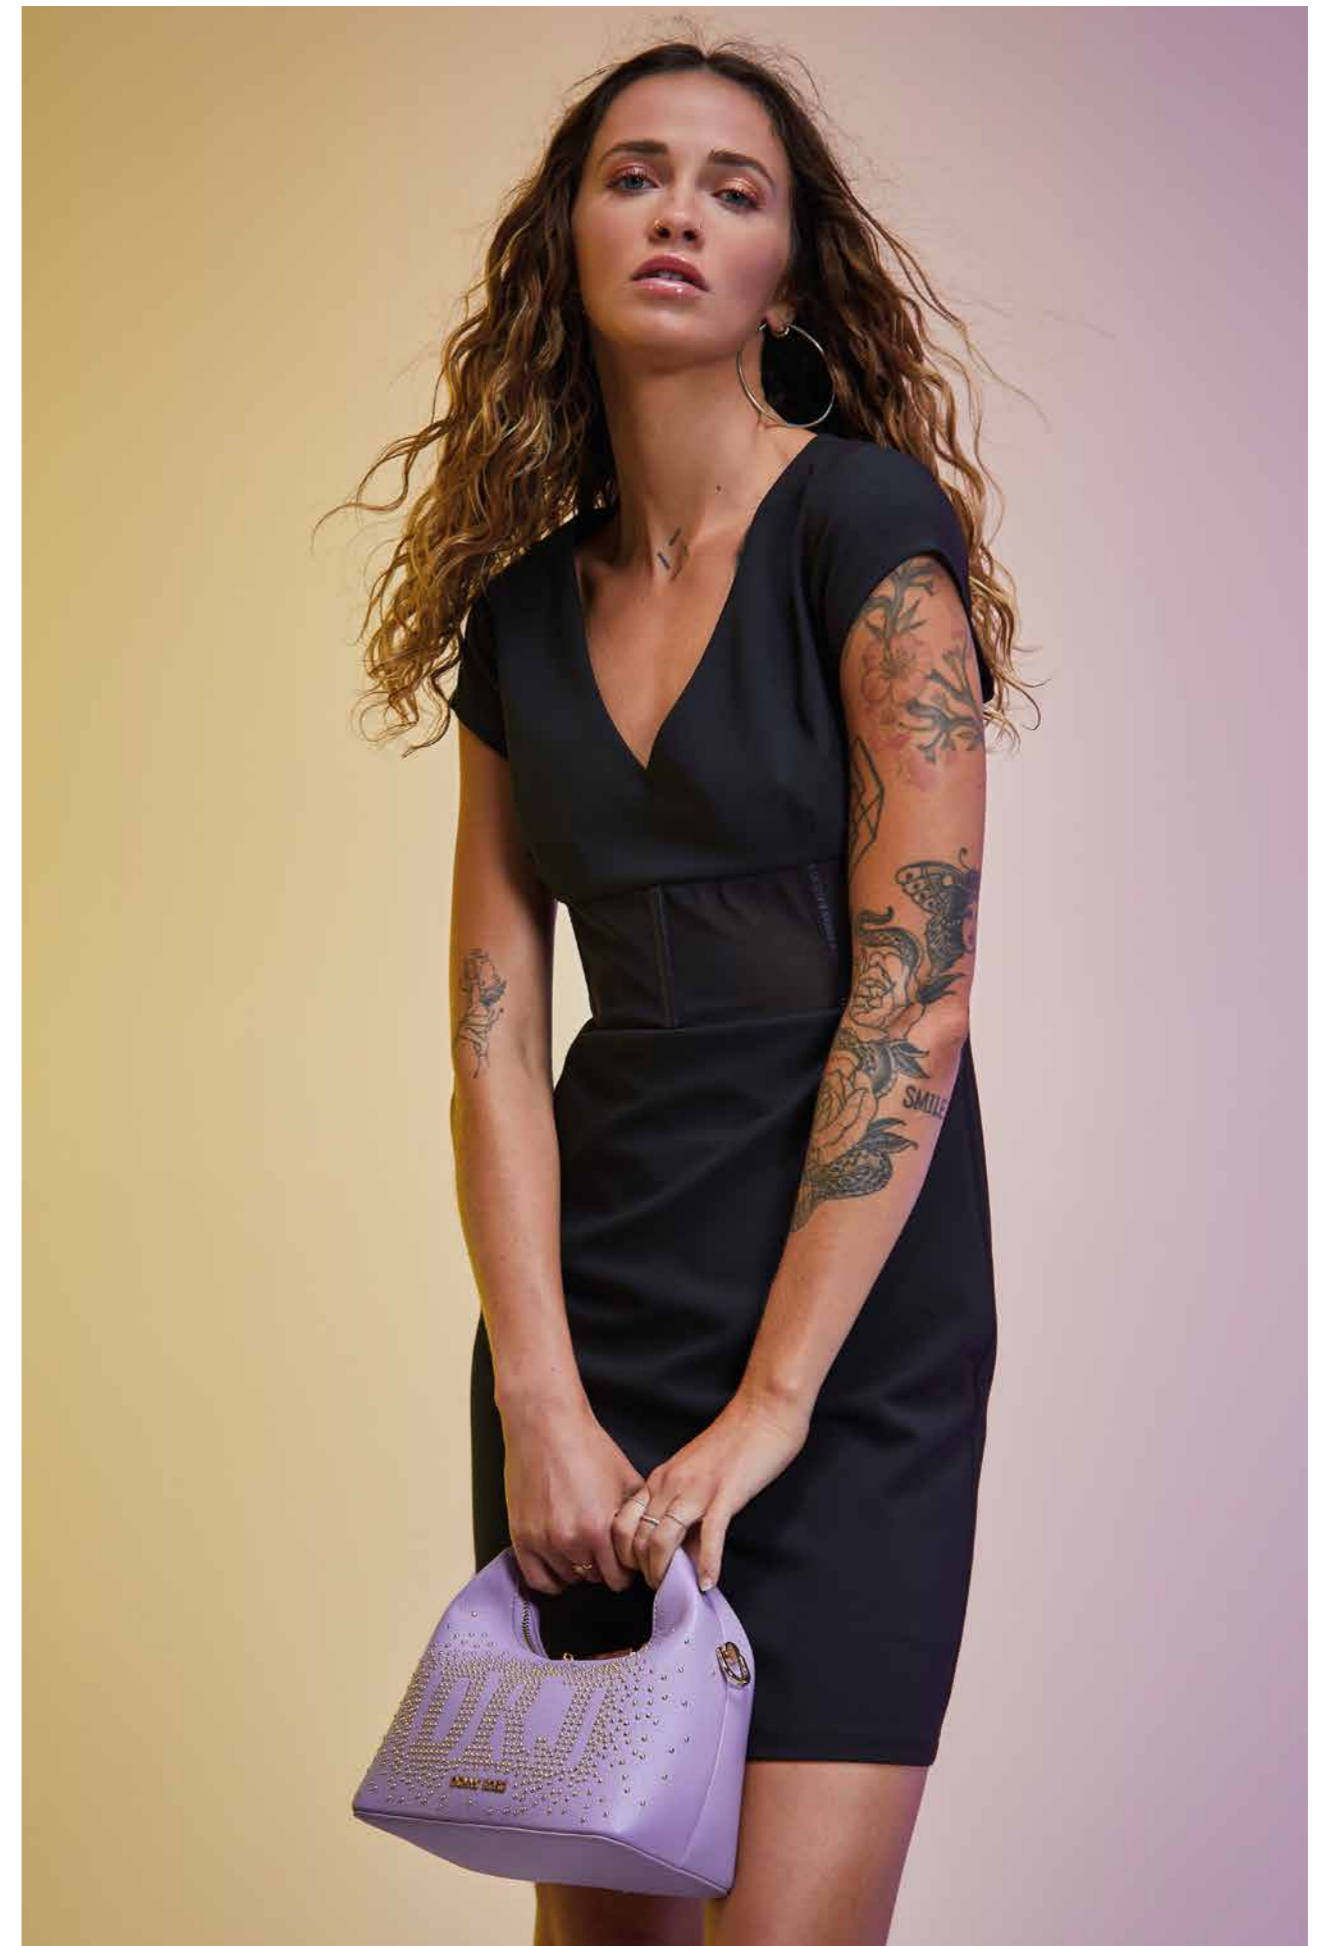

ABITO 411DD15018 - BORSA C411DR900005