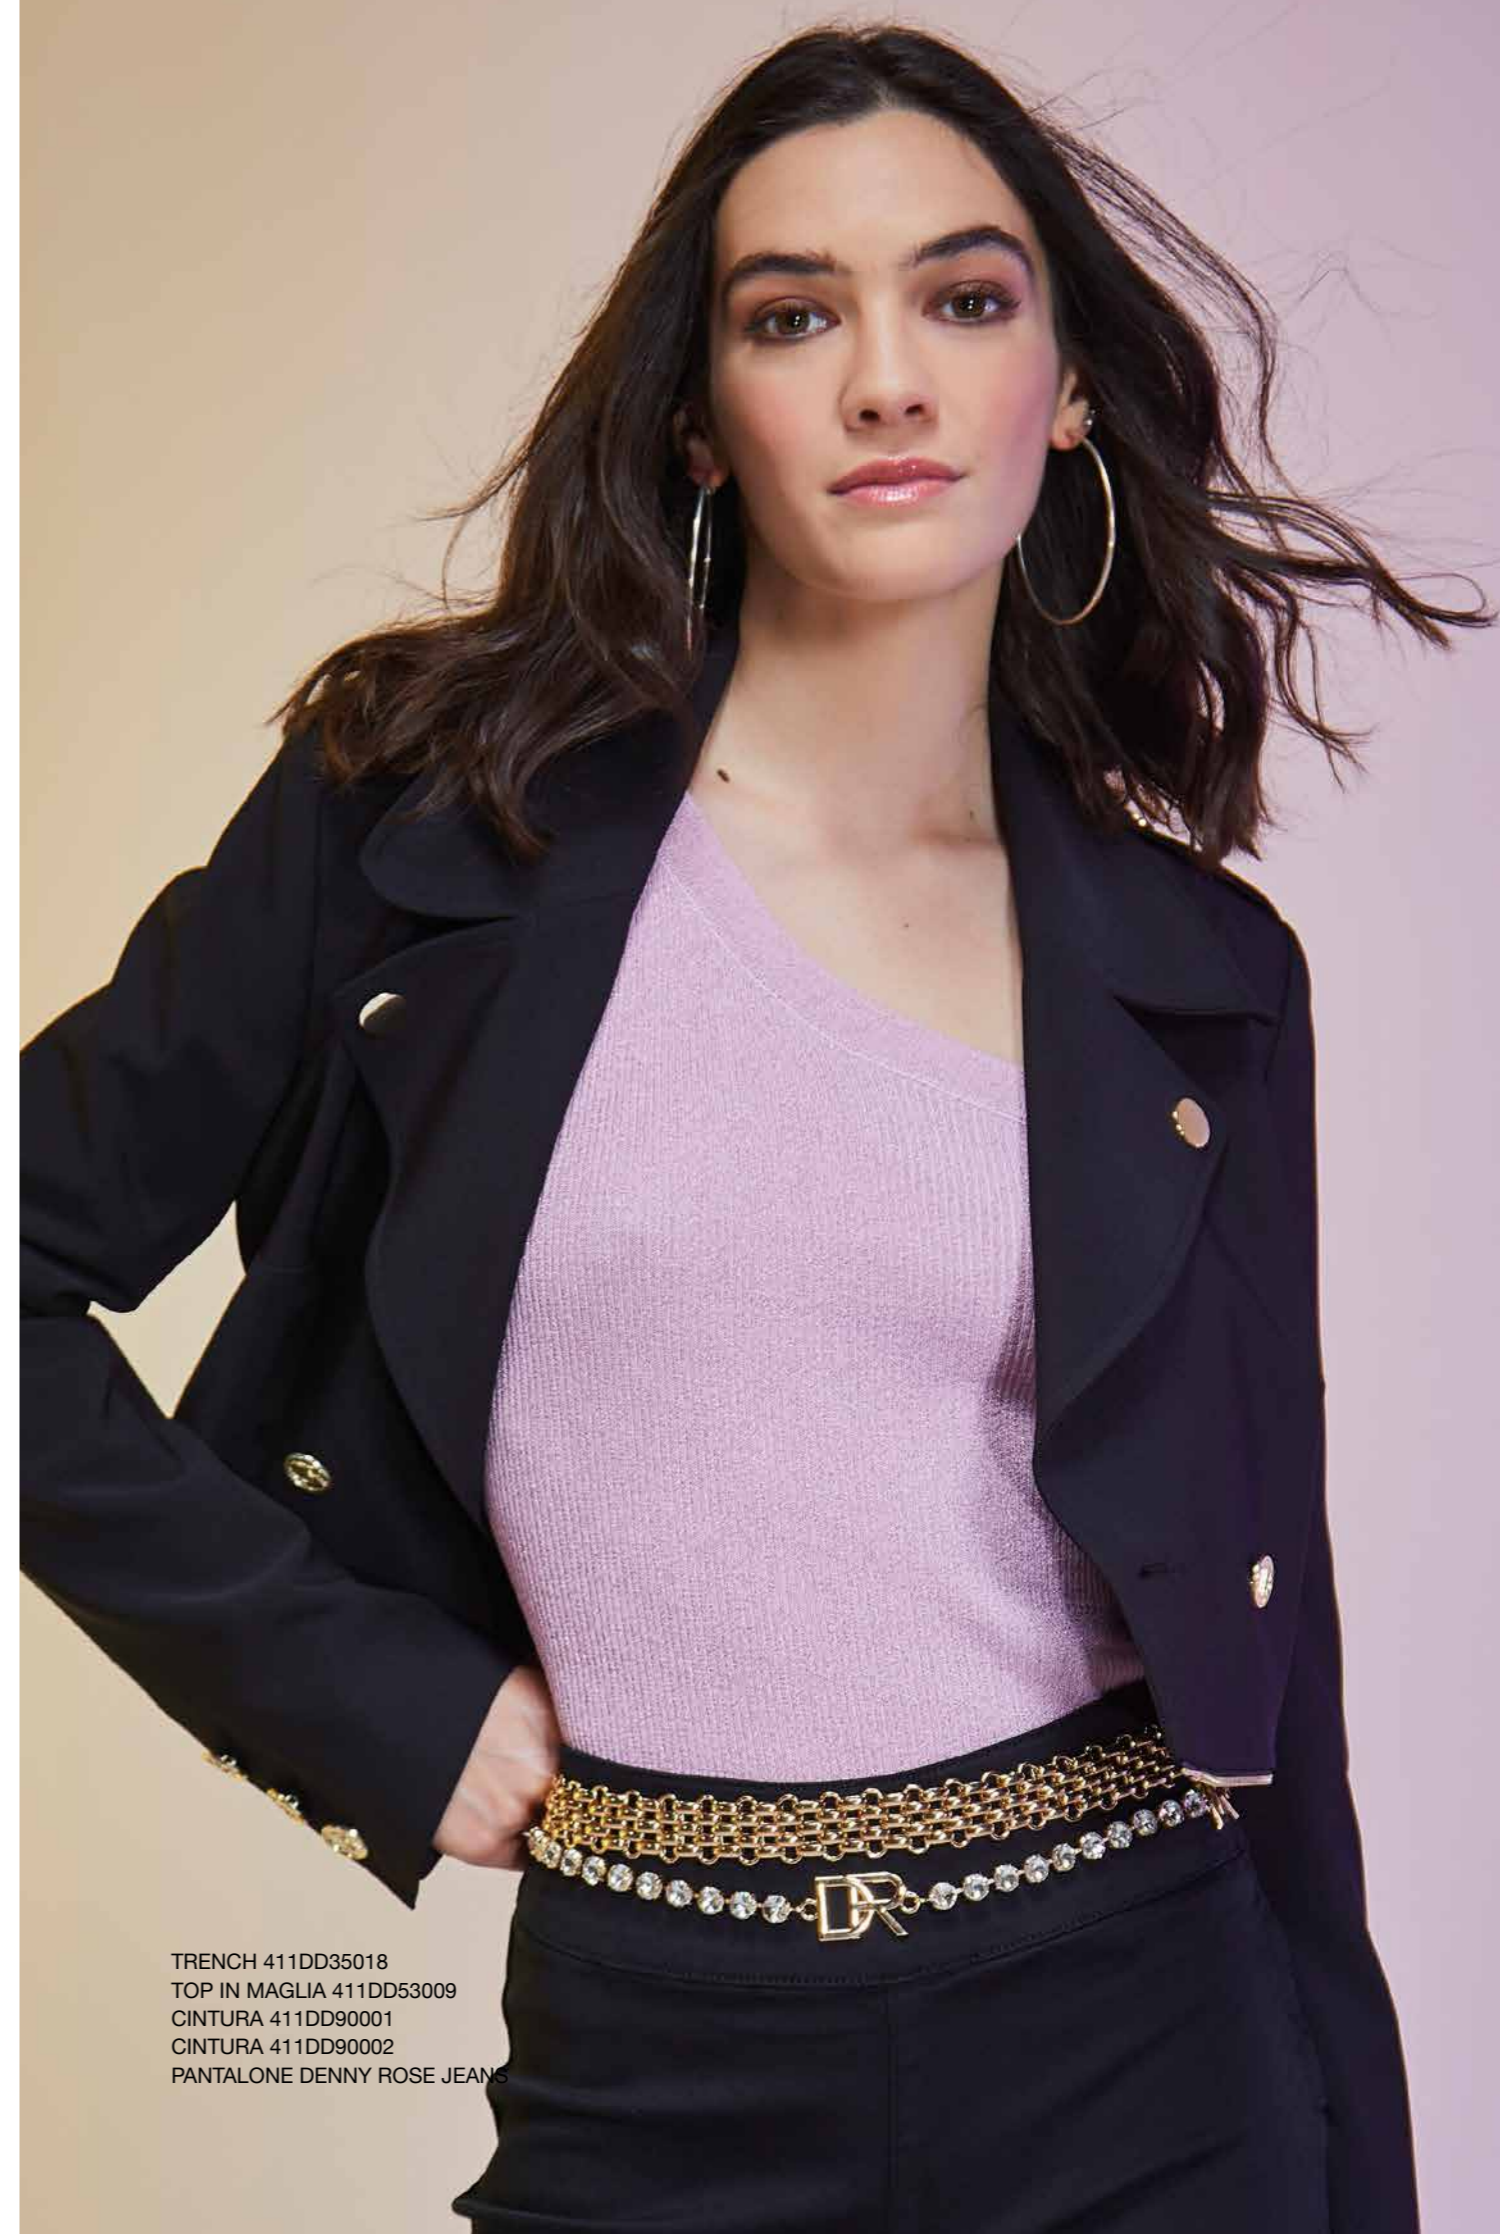

TRENCH 411DD35018
TOP IN MAGLIA 411DD53009
CINTURA 411DD90001
CINTURA 411DD90002
PANTALONE DENNY ROSE JEANS