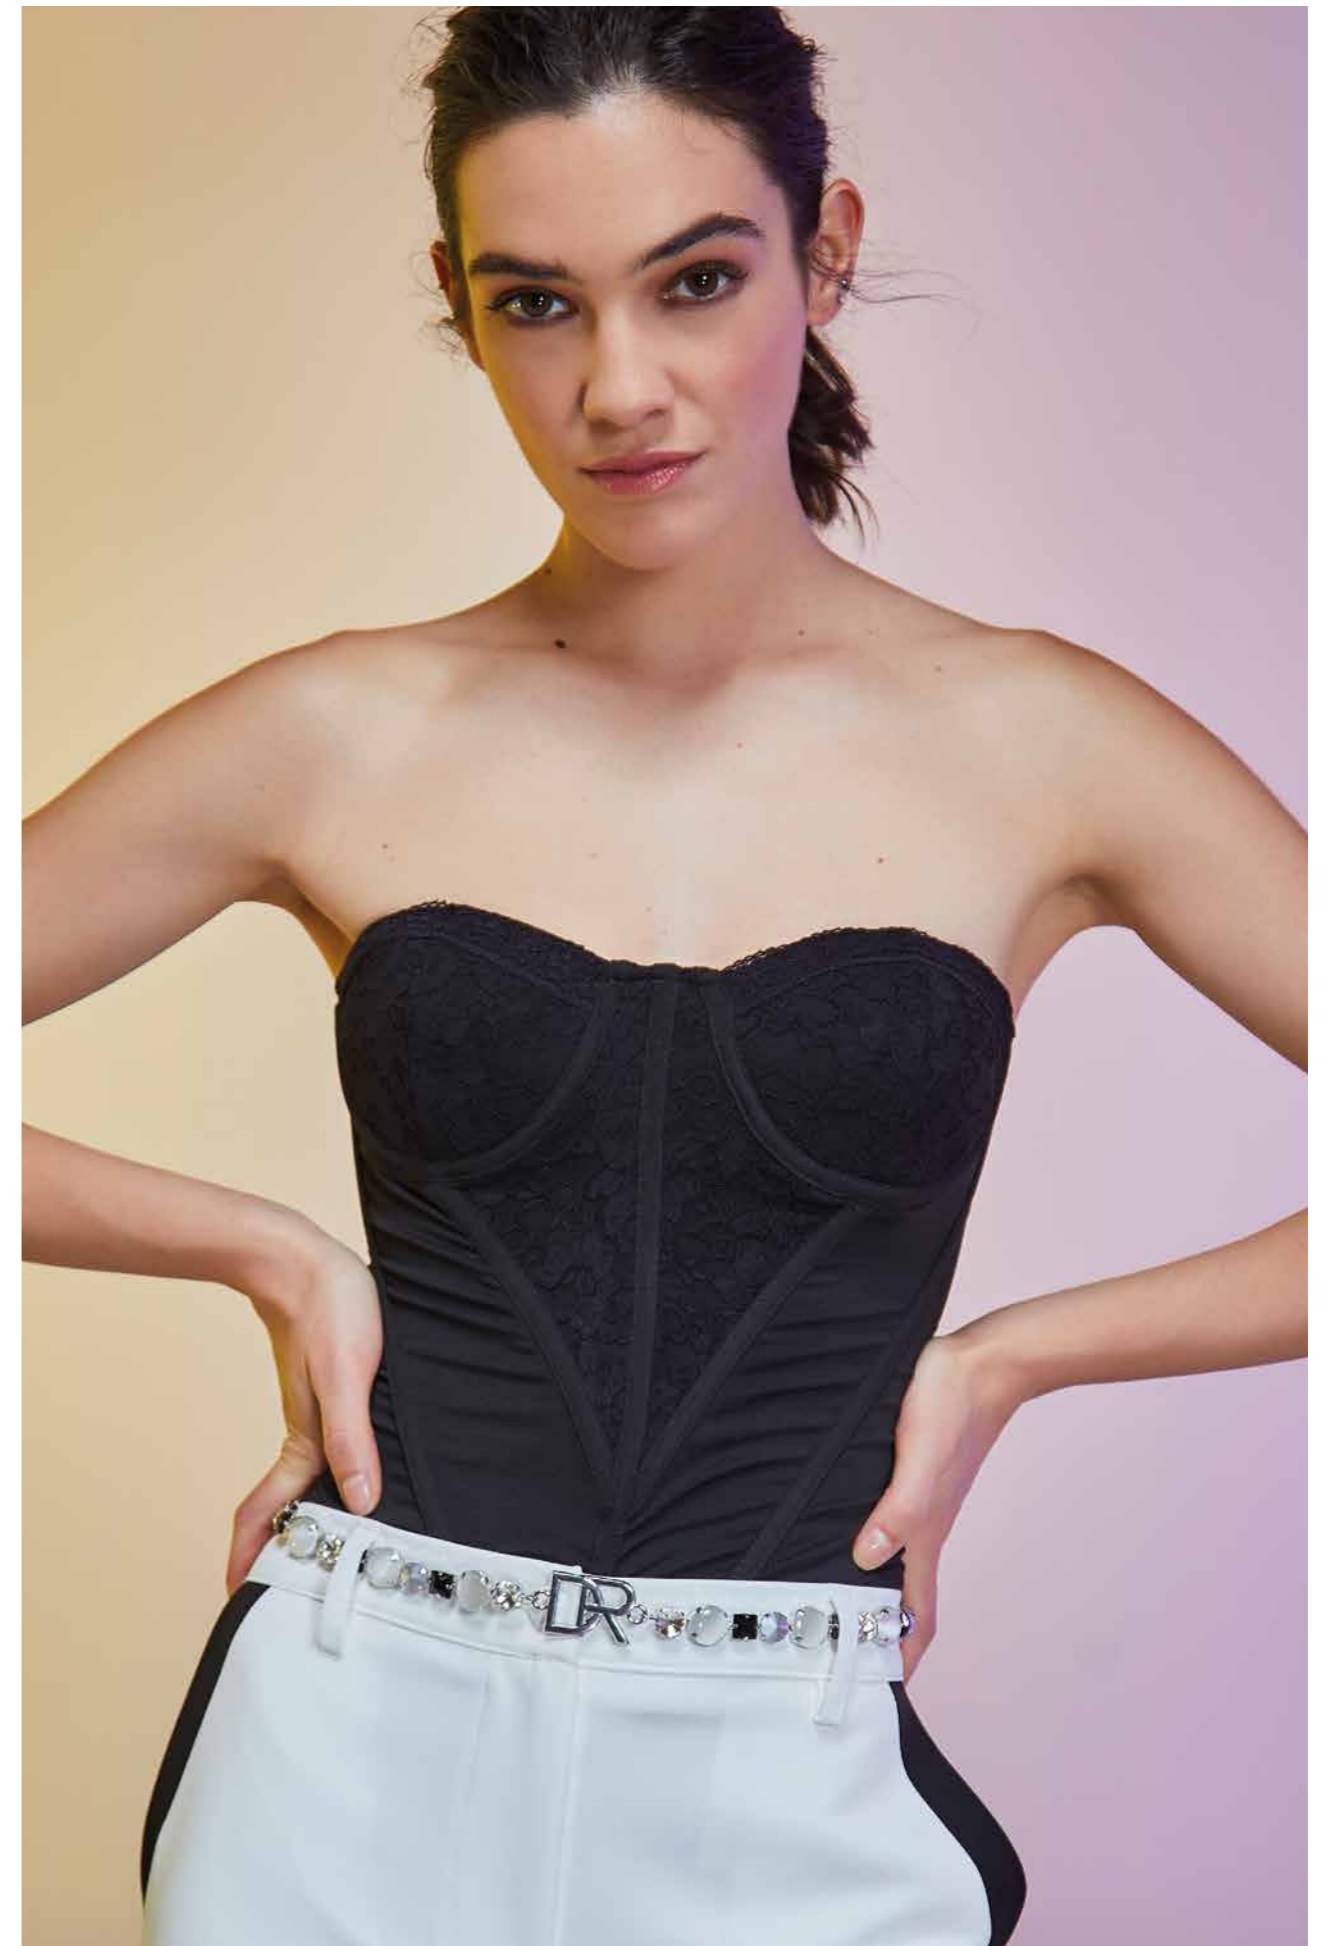

GIACCA 411DD35017 - TOP 411DD44005 - PANTALONE 411DD25018 - CINTURA 411DD90005