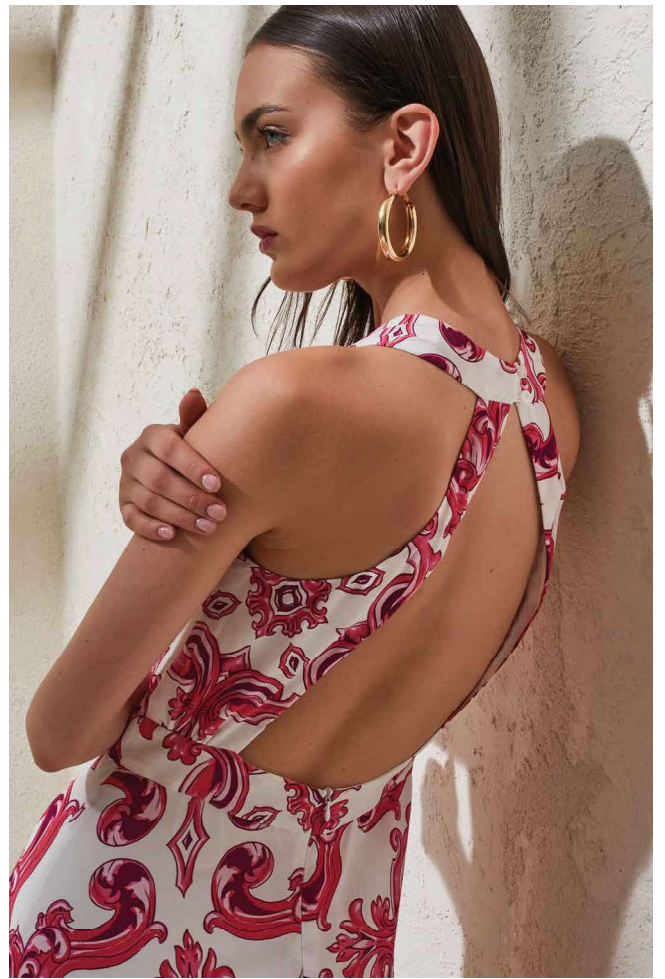

DRESS 511FD15032
BAG 12122
SHOES 64412

73