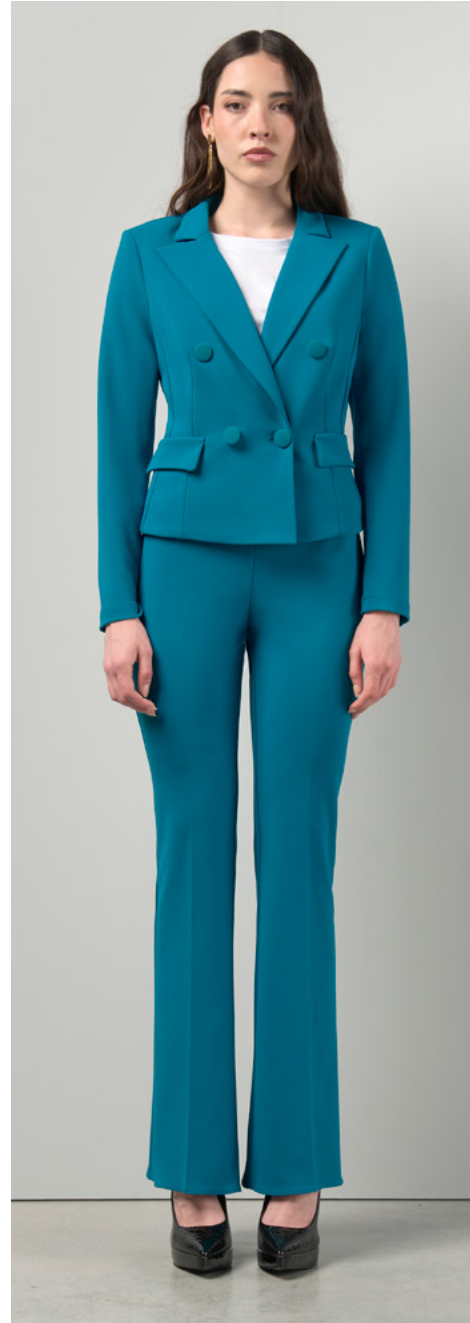

NERO

JACKET CFC0130203

JACKET CFC0130203 | TROUSERS CFC0130134

CREPE TECHNICAL FABRIC

FALL.WINTER 2026.27 BASIC COLLECTION RINASCIMENTO

JACKET CFC0130139 | TROUSERS CFC0130163

CREPE TECHNICAL FABRIC

FALL.WINTER 2026.27 BASIC COLLECTION RINASCIMENTO